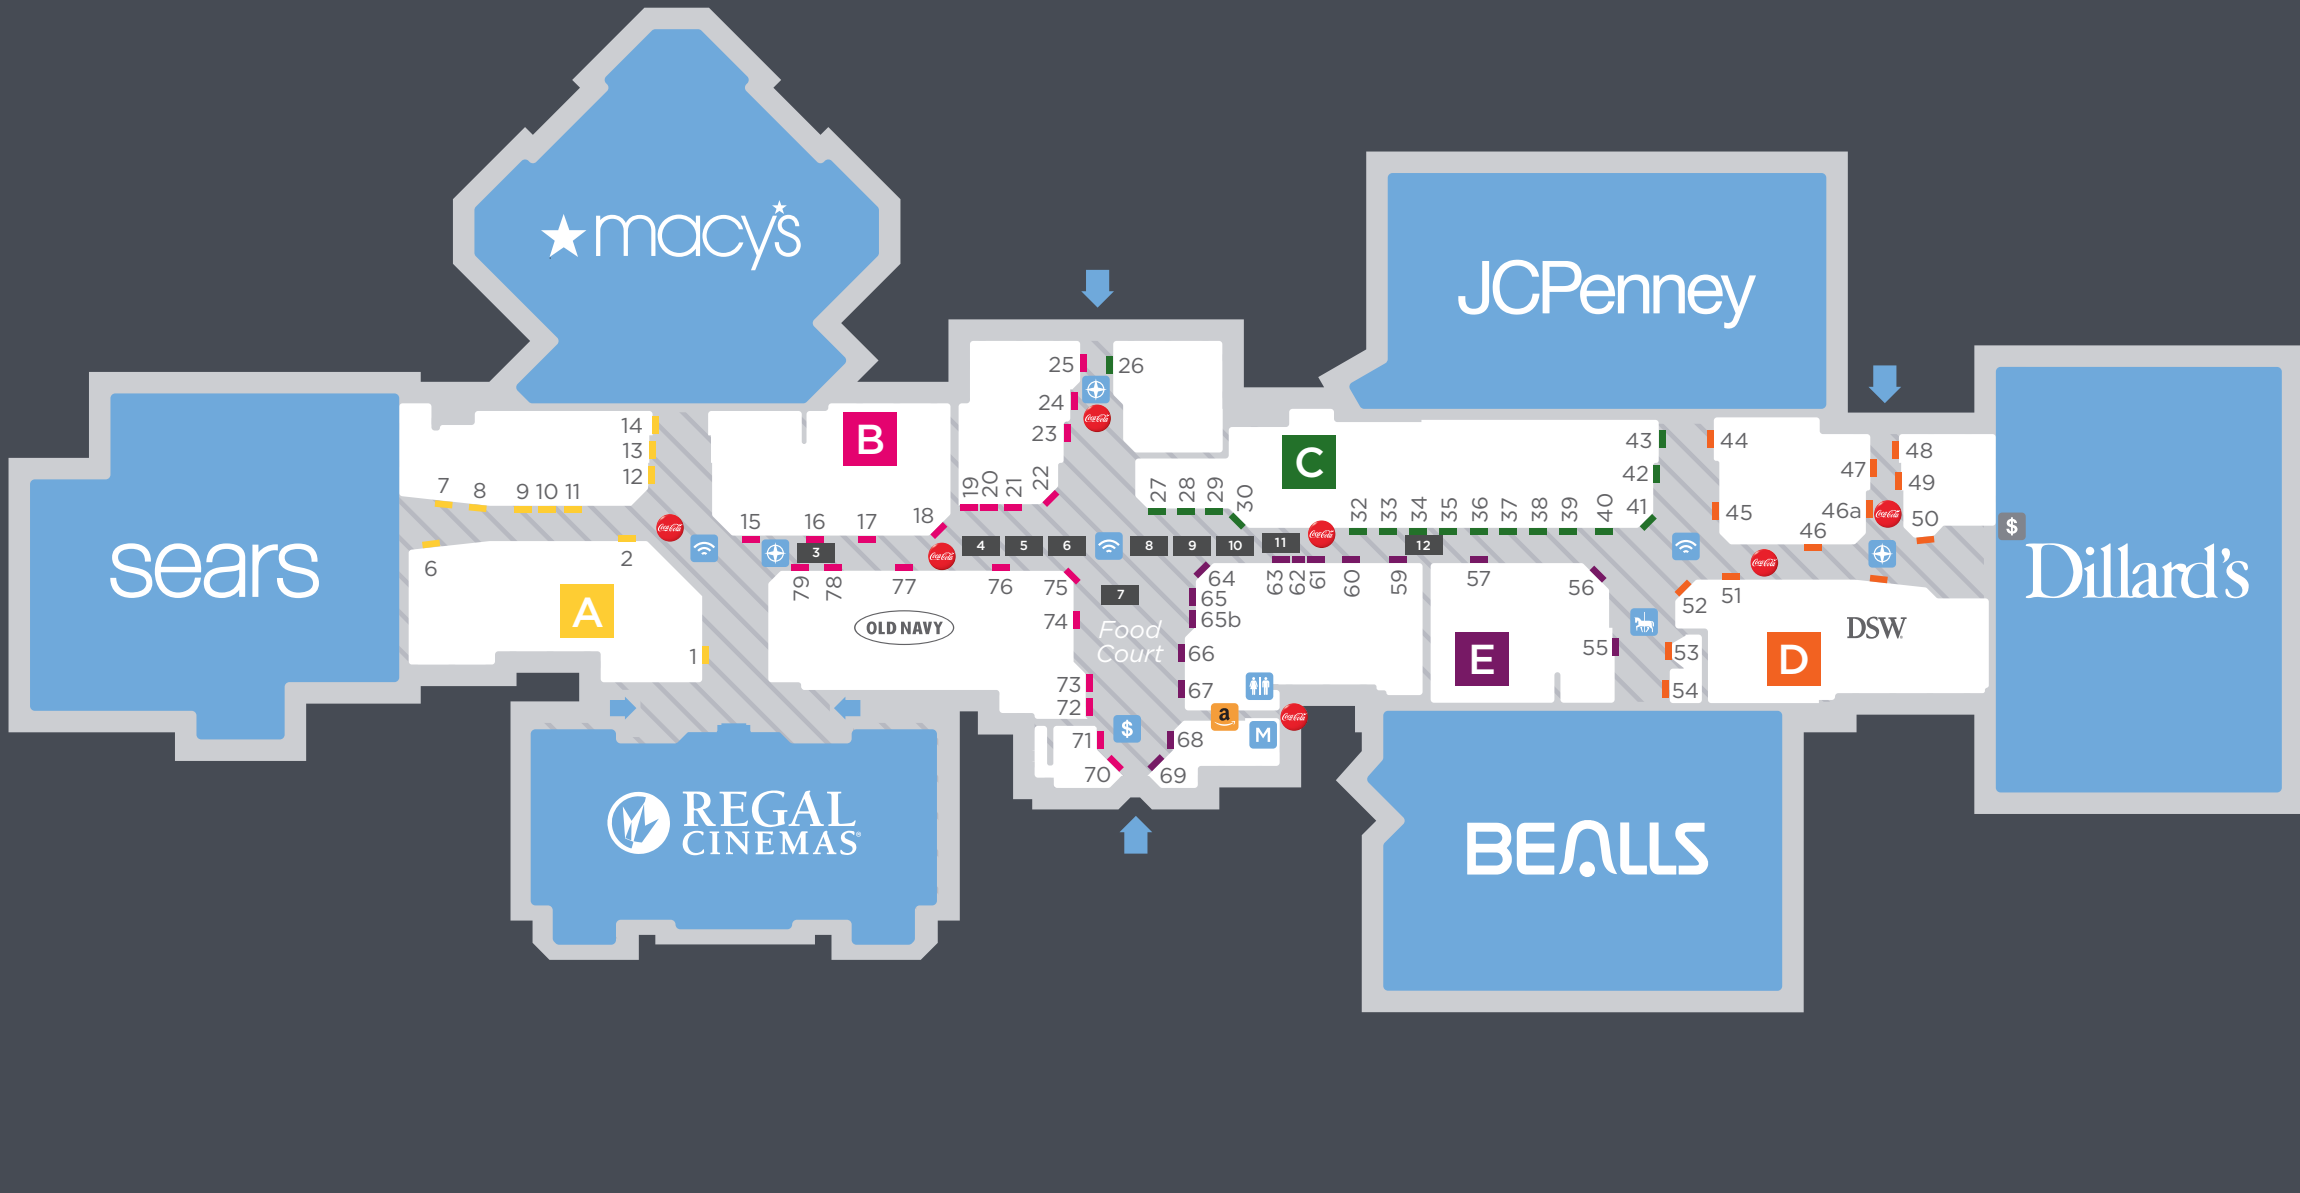

PORT CHARLOTTE TOWN CENTER

DIRECTORY LEGEND

- Amazon Lockers
- ATM
- Mall Management
- Play Area
- Restrooms
- Store Directory
- Vending Machine
- Wi-Fi

Port Charlotte Town Center

DEPARTMENT STORES & ANCHORS

- Bealls
- Macy's
- Dillard's
- JCPenney
- Regal Cinemas
- Sears

WOMEN'S FASHION & SPECIALTY

- American Eagle 32 ■
- Charlotte Russe 16 ■
- Christopher & Banks 36 ■
- Coco 35 ■
- Hollister Co. 57 ■
- Old Navy 77 ■
- PINK by Victoria's Secret 30 ■
- rue 21 18 ■
- Simply Fabulous 52 ■
- Torrid 34 ■
- Victoria's Secret 30 ■

MEN'S FASHION & SPECIALTY

- American Eagle 32 ■
- Champs Sports 39 ■
- Freestyle Clothing 15 ■
- Hollister Co. 57 ■
- Old Navy 77 ■
- rue 21 18 ■

CHILDREN'S FASHION & SPECIALTY

- Claire's 20 ■
- Justice 62 ■
- Old Navy 77 ■

ELECTRONICS, BOOKS, MUSIC, MOVIES & CARDS

- F.Y.E. 56 ■
- Fletcher Music 9 ■
- GameStop 19 ■
- Game Zone Arcade 10 ■

RESTAURANTS & FOOD

- Asia Cafe 71 ■
- Athens Grecian Delight 66 ■
- Auntie Anne's 64 ■
- Candy Cane Sugar 4
- Charley's Grilled Subs 68 ■
- Cody's Original Roadhouse 26 ■
- Ruby Tuesday 25 ■
- Sbarro 69 ■
- Starbucks 75 ■
- Stefano Versace Gelato 73b ■
- Subway 73 ■
- Town Center Ice Cream 65 ■
- Tropical Smoothie Cafe 67 ■
- Wings Patrol 65b ■