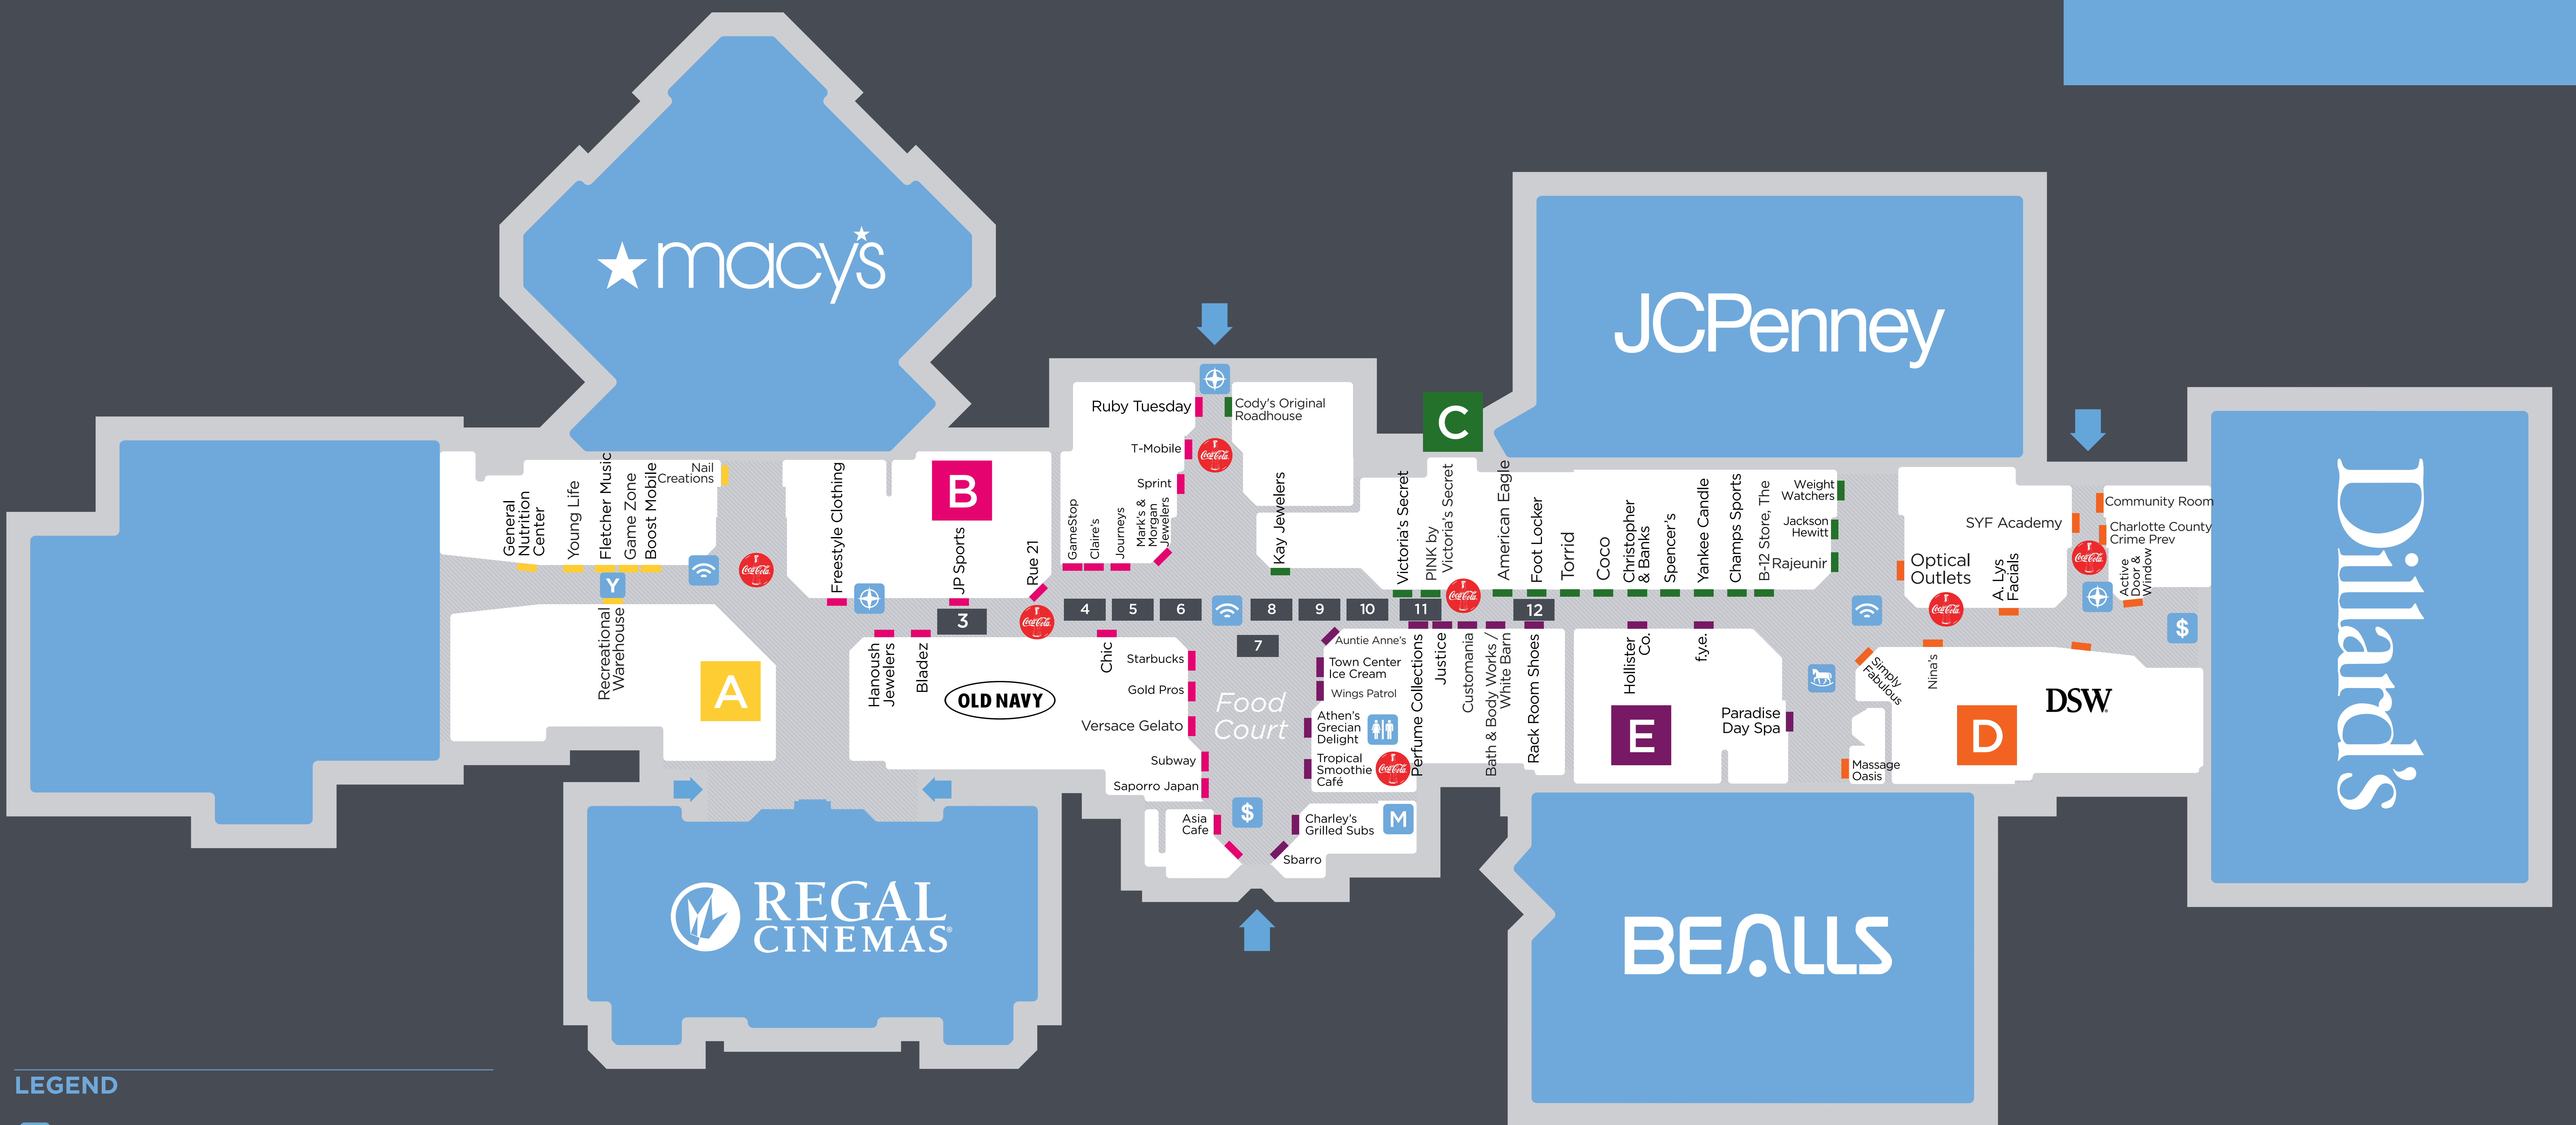

PORT CHARLOTTE TOWN CENTER

LEGEND

- ATM
- Vending Machine
- WiFi
- Mall Management
- Play Area
- Restrooms
- Store Directory
- The Yard

Port Charlotte Town Center

DEPARTMENT STORES & ANCHORS

- Bealls ■
- Dillard's ■
- JCPenney ■
- Macy's ■
- Regal 16 Cinema ■

WOMEN'S FASHION & SPECIALTY

- American Eagle C
- Coco C
- Hollister Co. E
- Old Navy D
- PINK by Victoria's Secret C
- rue21 B
- Simply Fabulous E
- Torrid C
- Victoria's Secret C

MEN'S FASHION & SPECIALTY

- American Eagle C
- Champs Sports C
- Freestyle Clothing B
- Hollister Co. E
- Old Navy B
- rue21 B

CHILDREN'S FASHION & SPECIALTY

- Claire's B
- Justice E
- Old Navy B

SHOES & FOOTWEAR

- Champs Sports C
- DSW Shoe Warehouse D
- Foot Locker C
- Journeys B
- Rack Room Shoes E

RESTAURANTS & FOOD

- Asia Cafe B
- Athens Grecian Delight E
- Auntie Anne's E
- Candy Cane Sugar 4
- Charley's Original Subs E
- Cody's Original Roadhouse C
- Saporro Japan B
- Sbarro E
- Starbucks E
- Subway E
- Town Center Ice Cream E
- Tropical Smoothie Café E
- Versace Gelato B
- Wings Patrol E